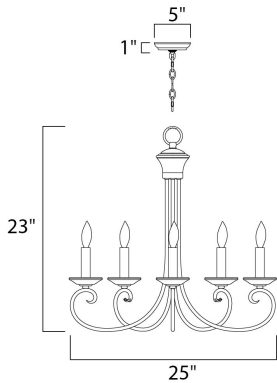

**PRODUCT DESCRIPTION**

Simple yet stylish, this collection is perfect for any decor. Offered in Oil Rubbed Bronze or Satin Nickel finishes.

**MEASUREMENTS**

DIMENSION : 25" L x 25" W x 23" H  
 MAX OAH : 59" OAH  
 CANOPY : 5" W x 1" H x 5" L  
 HANGING WEIGHT : 5.95 lb